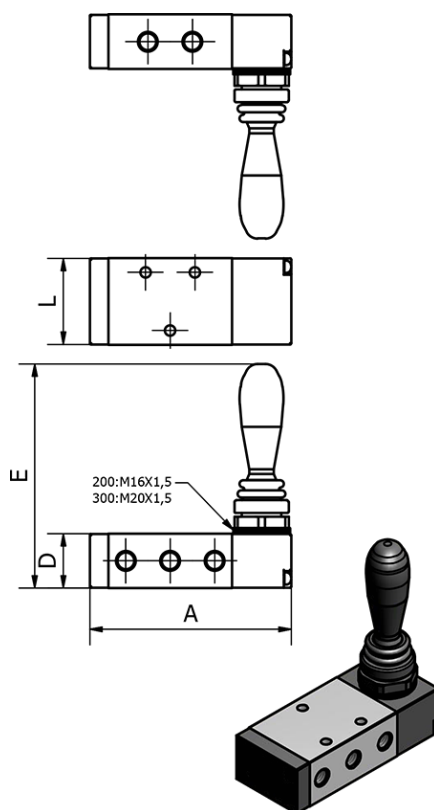

Data Sheet

Article number: 584HA330C10G

Description: Hand lever valve, type 4HA330C-10-G
port 30C - 5/3, closed center

Measures

A	= 120
D	= 27
E	= 94
L	= 40
Port	= G3/8"
Port exit	= G1/4"
Port supply and blowdown	= G1/8"